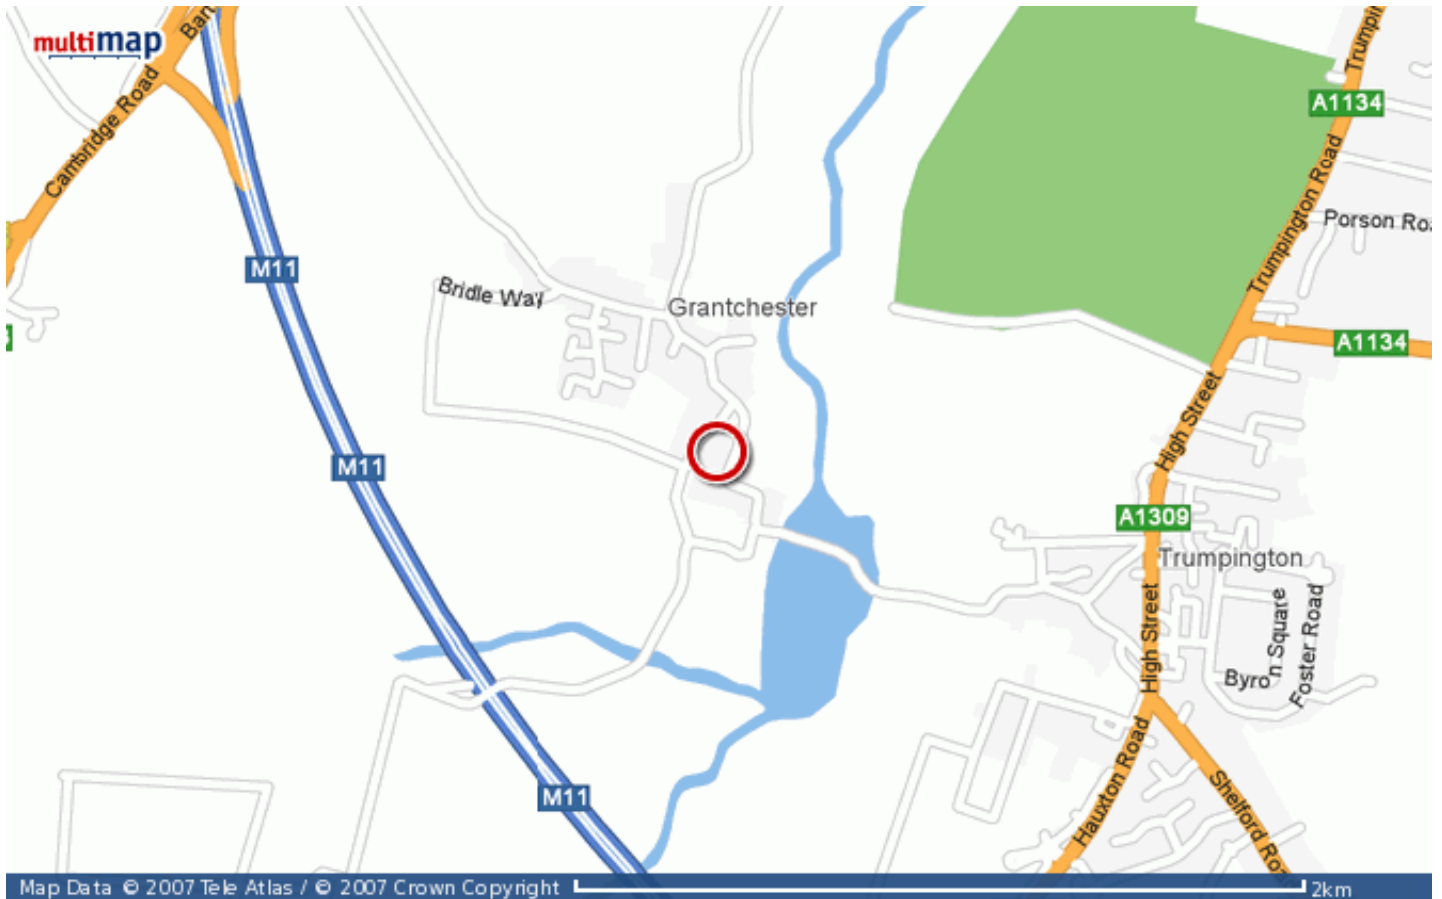

TECHNICAL MOVES LOCATION

48A Mill Way, Grantchester, Cambridge, CB3 9NB

TEL: 01223 845333 WEB: www.technicalmoves.com

DIRECTIONS

Our office is situated right on the bend in the road where you can clearly see a sign for No. 46 Mill Way. If you approach our office from Cambridge / Trumpington our office is the first bend after the Orchard Tea Rooms which will be on your right hand side. If you turn off here you will then see a sign pointing left for 48A, attached to the black barn in front of you.

Alternatively coming from the M11, leave at junction 11 and follow the signs towards Cambridge, at the first roundabout take the exit for Grantchester and continue into the village. You will reach the centre of the village and a T-junction. Turn right and follow the road, this is Mill Way, coming from this direction we are situated on the right hand side and you should turn off where you see the sign for No. 46. This left hand turn is the first left after you have past the church; you will then see a sign pointing left for 48A, attached to the black barn in front of you.