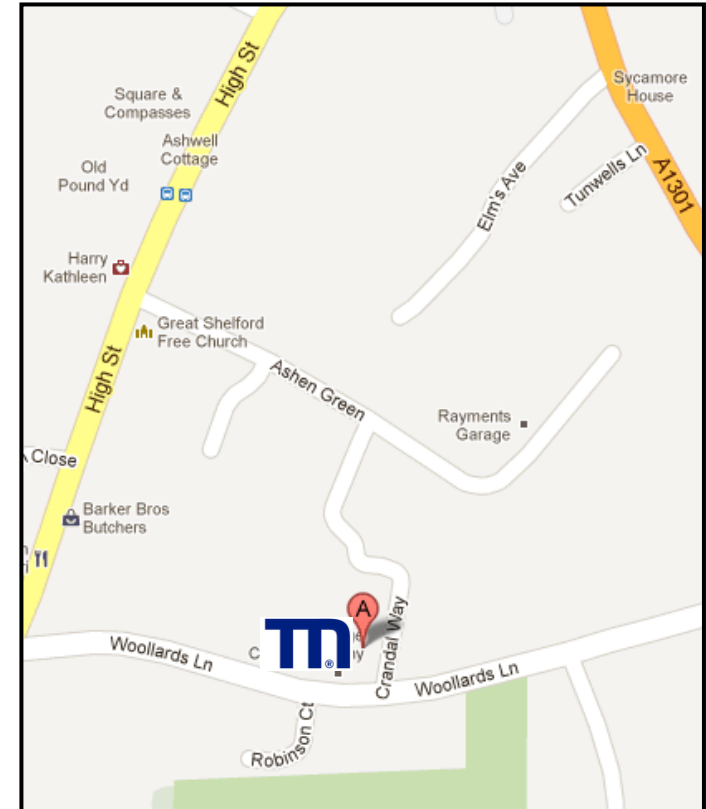

TECHNICAL MOVES GREAT SHELFORD OFFICE

Technical Moves

34A Woollards Lane, Great Shelford, Cambridge, CB22 5LZ

TEL: 01223 845333 WEB: www.technicalmoves.com

DIRECTIONS

Our office is in **Woollards Lane in Great Shelford**, off the main high street. The office is directly above the Arthur Rank Hospice Charity Shop and next door to Tesco. The office is accessed by the side door and we are number **34A**, please come upstairs and into our reception. There is a free parking available in the car park for the recreation ground directly opposite our office and another behind Woollards Lane. Our office is close to the M11 / A10 junction and a just few mins walk from Great Shelford train station, which is direct to Cambridge.