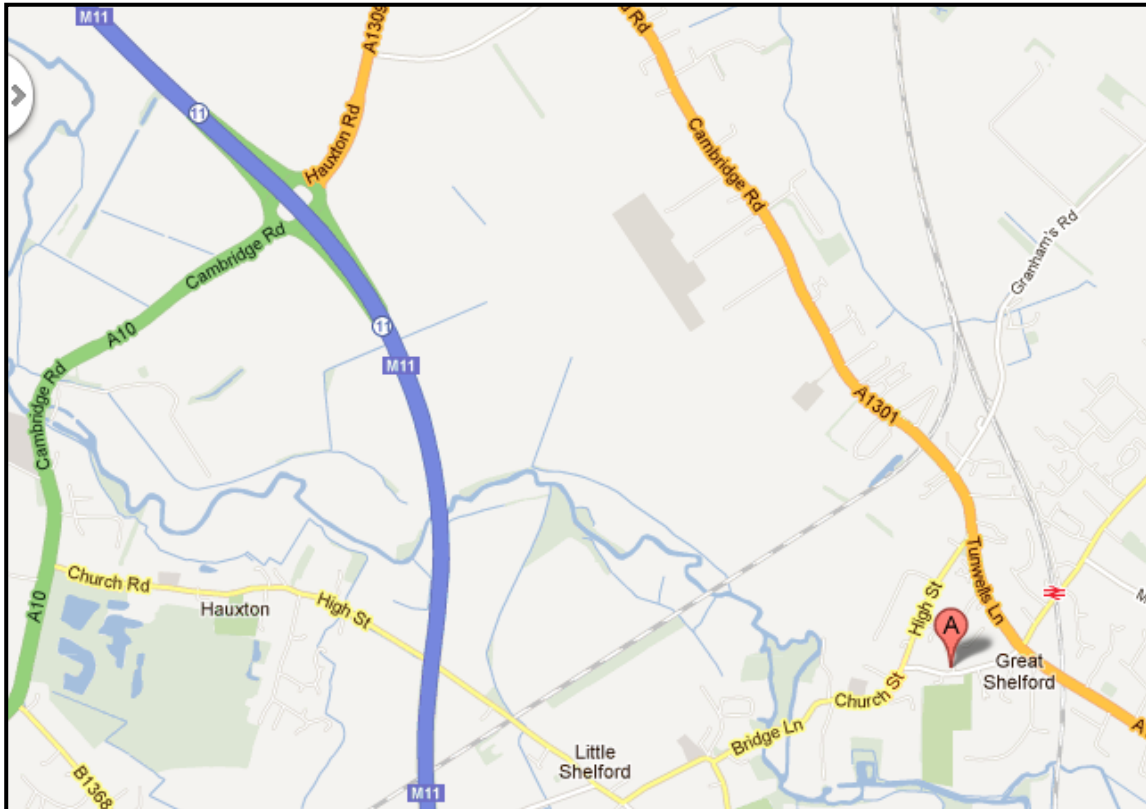

TECHNICAL MOVES GREAT SHELFORD OFFICE

Technical Moves

34A Woollards Lane, Great Shelford, Cambridge, CB22 5LZ

TEL: 01223 845333 WEB: www.technicalmoves.com

DIRECTIONS

Our office is in **Woollards Lane in Great Shelford**, off the main high street. The office is directly above the Arthur Rank Hospice Charity Shop and next door to Tesco. The office is accessed by the side door and we are number **34A**, please come upstairs and into our reception. There is a free parking available in the car park for the recreation ground directly opposite our office and another behind Woollards Lane. Our office is close to the M11 / A10 junction and a just few mins walk from Great Shelford train station, which is direct to Cambridge.